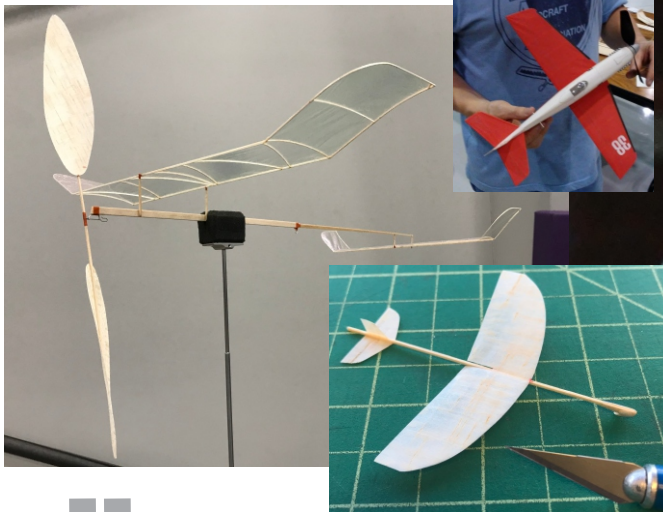

For info contact: John Christensen @ (303) 922-2355 or cloverdale1955@gmail.com

For info on Free Flight Planes: www.themmmclub.com or www.freeflight.org

LOCATION:

Beth Eden Baptist Church
2600 Wadsworth Blvd
Wheat Ridge, CO 80033

DIRECTIONS:

Exit onto W 26th Ave from either N or S Wadsworth Blvd, the church entrance will be the first driveway on the N side of the street. The map below shows the route through the parking lot to the parking area in front of the Gym. Walk between the two buildings, a gray entry door will be on your left with a sign indicating "Airplane Event". Knock on the door and someone will be there to greet you!

Our 2024 Summer Schedule**: May 10th, June 7th and 21st, July 19th, August 2nd and possibly 23rd ****Confirm with John Christensen in case of changes**

This Is The Actual Flying Area
In The Gym At The School!